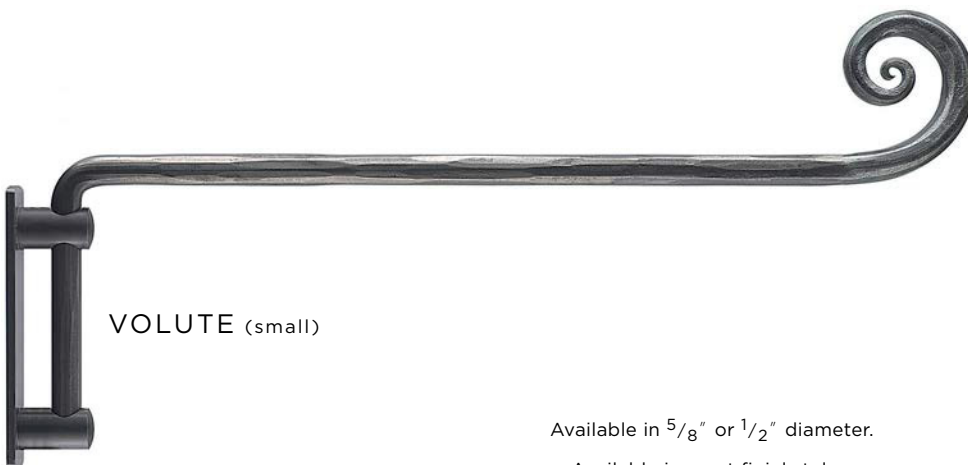

FRITSCH FOLDING RODS

TAURUS

PIN

VOLUTE (small)

Available in $\frac{5}{8}$ " or $\frac{1}{2}$ " diameter.

Available in most finial styles.

FRITSCH ACCESSORIES

PIN RAFFARM
1/2" diameter

**FLAT
BACK PLATE**
1 13/16" diameter

**FORGED
BACK PLATE**
1 13/16" diameter

TAURUS HOOK
5/8" diameter

PIN TIE-BACK
5/8" diameter

**ARCHED
BACK PLATE**
2 3/8" diameter

IRON RINGS
1 5/16", 1 9/16"
or 1 3/4" diameter